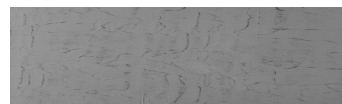

**Rock texture in
Sydney Light and
Tokyo Graphite
colours**

Aspect de beton arhitectural

Sand texture in Tokyo Graphite colour

Winter texture in Sydney Light colour

Ocean texture in Chicago Grey colour

Desert texture in Tokyo Graphite colour

Snow texture in Sydney Light colour

Cloud texture in Chicago Grey colour

Autumn texture in Chicago Grey and
Tokyo Graphite colours

Frost texture in Tokyo Graphite and
Sydney Light colours

Pentru mai multe informatii despre tencuieli si vopsele, accesati