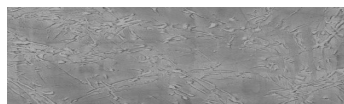

# DETALII DESPRE CULORI

**Desert texture in  
Tokyo Graphite  
colour**

## **<b>Aspect de beton arhitectural</b>**

Sand texture in Tokyo Graphite colour

Winter texture in Sydney Light colour

Ocean texture in Chicago Grey colour

Snow texture in Sydney Light colour

Cloud texture in Chicago Grey colour

Autumn texture in Chicago Grey and  
Tokyo Graphite colours

Frost texture in Tokyo Graphite and  
Sydney Light colours

Wave texture in Chicago Grey colour

Pentru mai multe informatii despre tencuieli si vopsele, accesati

Wind texture in Chicago Grey colour

Ice texture in Sydney Light colour

Lake texture in Sydney Light colour

Storm texture in Tokyo Graphite and Sydney Light colours

Rock texture in Sydney Light and Tokyo Graphite colours